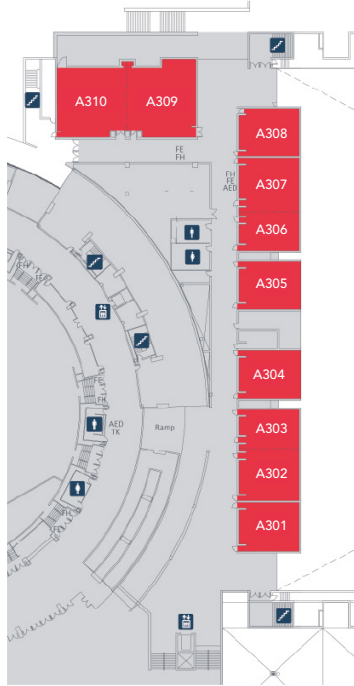

# KBHCCD *Level 3: A300 Meeting Rooms*

*For individual meeting room specs, please  
reference the full Capacity & Floor Plans Guide.*

**KAY BAILEY HUTCHISON**  
CONVENTION CENTER DALLAS