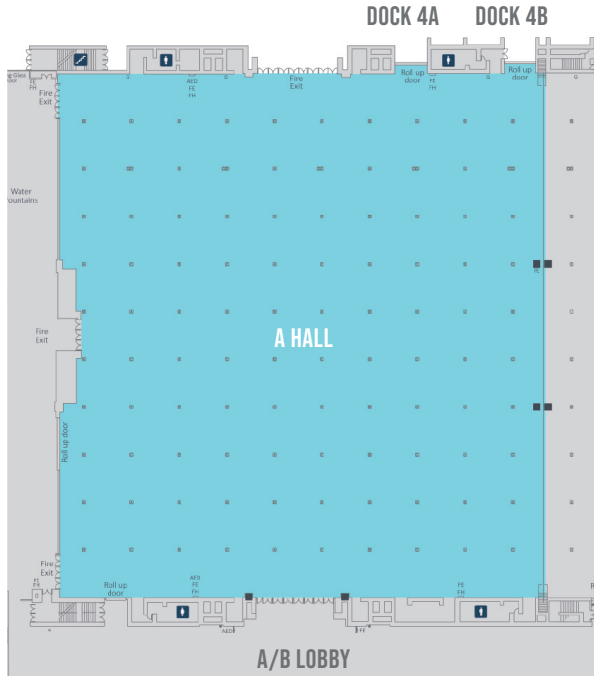

KBHCCD *Level 2: Exhibit Hall A*

100,155 sq. ft. | 9,305 sq. m.

Capacity: 8,015

Overall Dimensions (ft.): 330.0 x 303.5

Overall Dimensions (m.): 100.6 x 92.5

Ceiling Height: 35 ft.

Floor Load: 350 psf

Booths (10 x 10 max.): 568