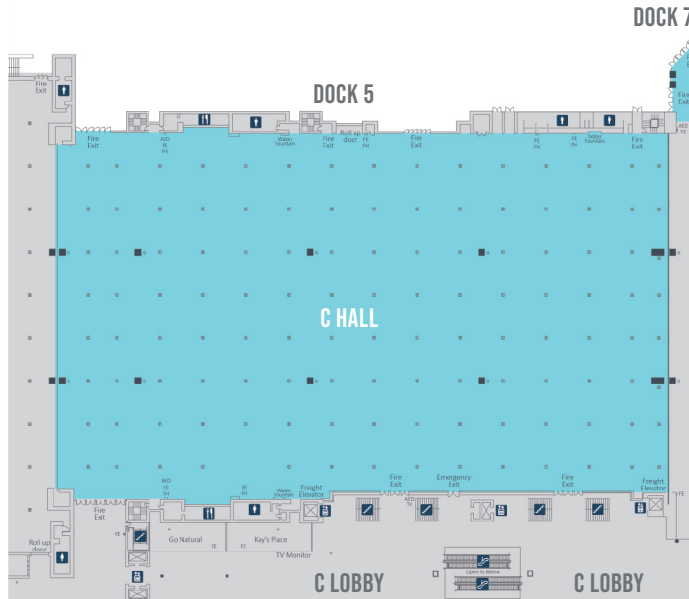

KBHCCD *Level 2: Exhibit Hall C*

103,940 sq. ft. | 9,656 sq. m.

Capacity: 8,394

Overall Dimensions (ft.): 225.0 x 407.5

Overall Dimensions (m.): 68.6 x 124.2

Ceiling Height: 31-37 ft.

Floor Load: 350 psf

Booths (10 x 10 max.): 541